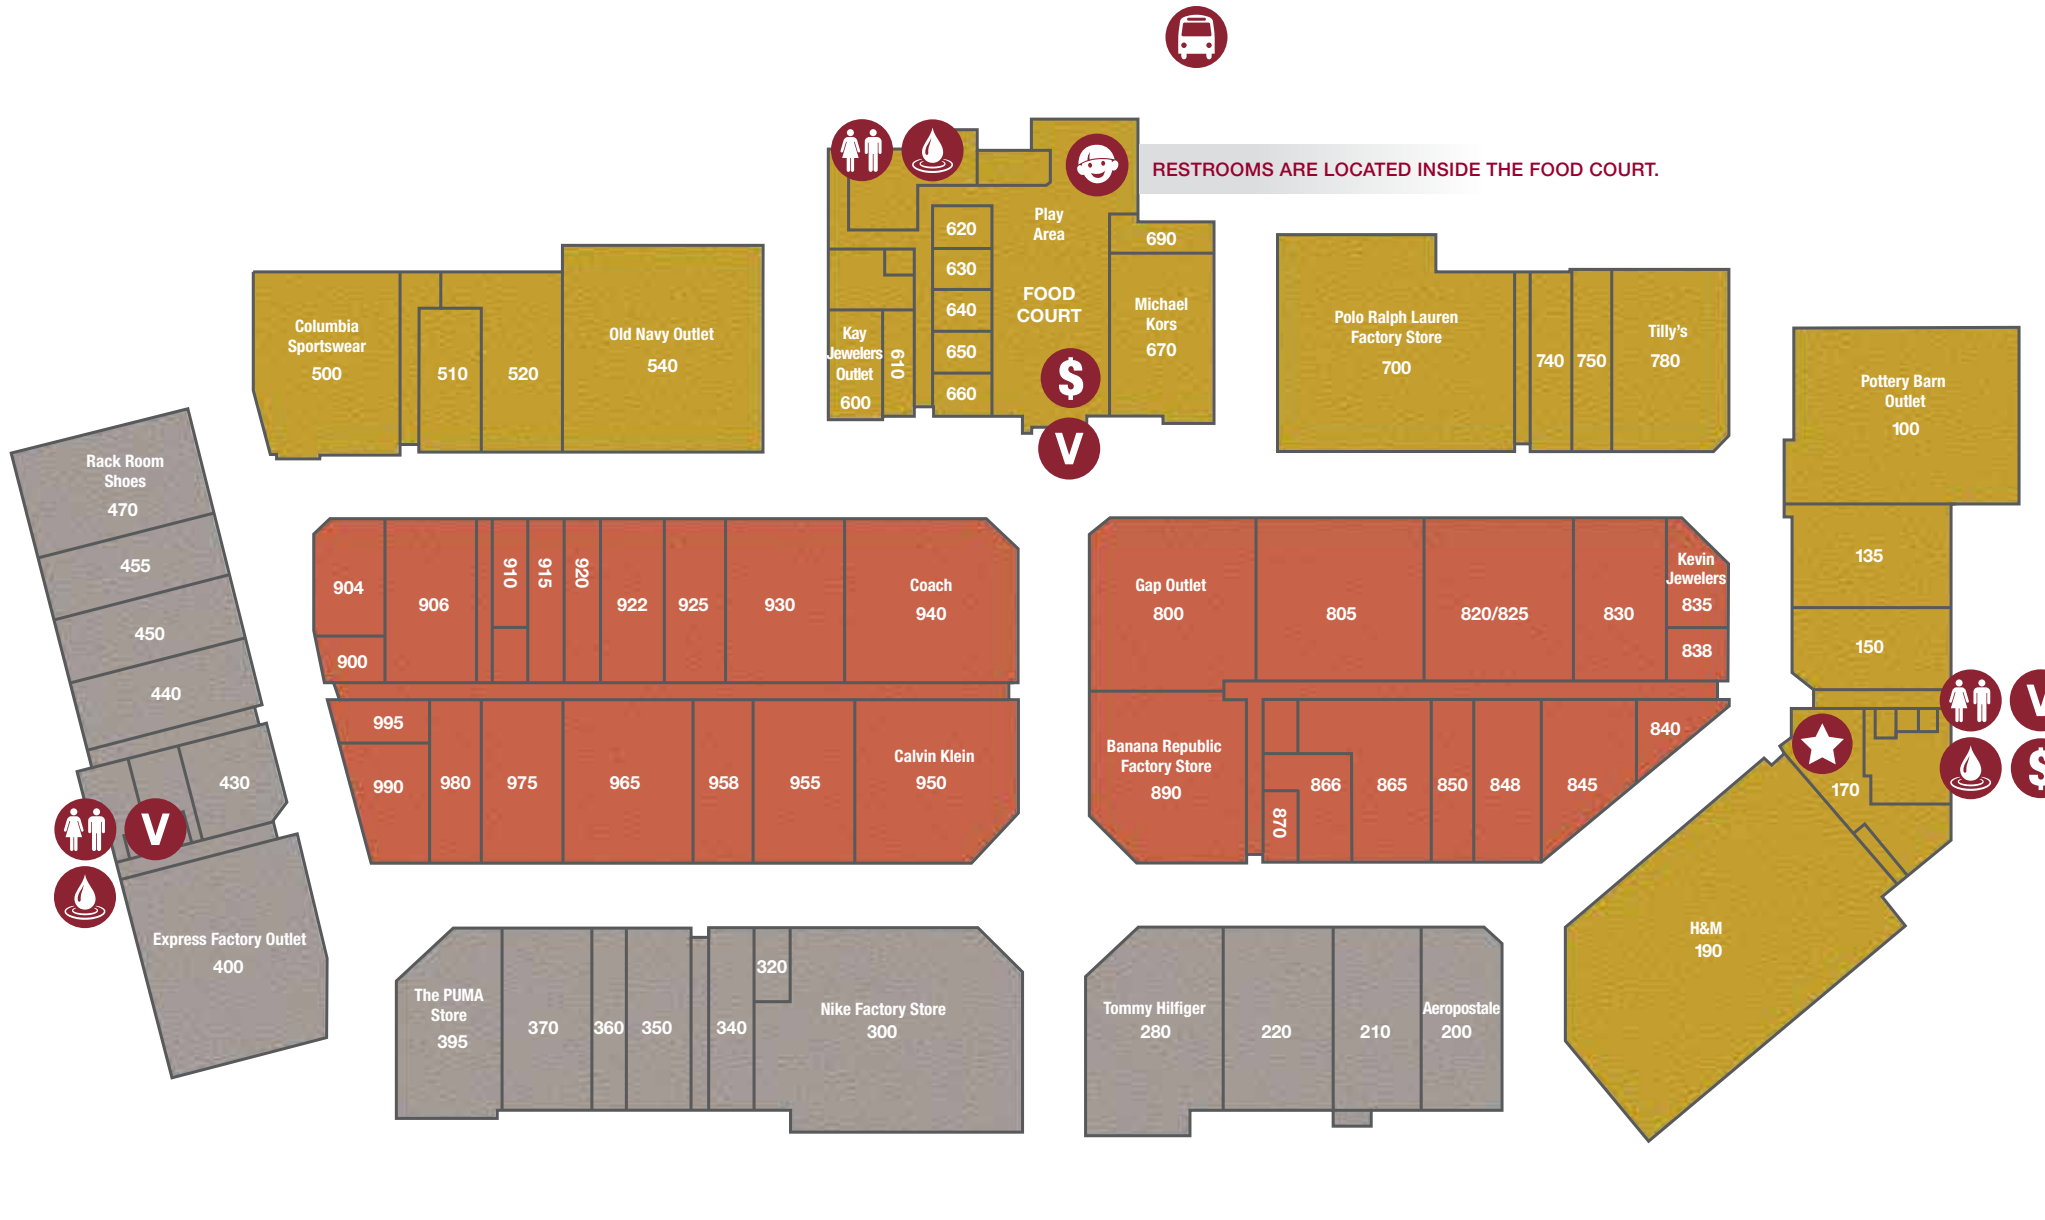

MEN'S AND WOMEN'S APPAREL

adidas Outlet Store	220
Aeropostale	200
American Eagle Outfitters/Aerie	805
Banana Republic Factory Store	890
Brooks Brothers	920
Calvin Klein	950
Charlotte Russe	135
Chico's Outlet	925
Coach	940
Columbia Sportswear	500
Cotton On	450
Express Factory Outlet	400
Gap Outlet	800
GUESS Factory Store	520
H&M	190
Hot Topic	850
Lane Bryant Outlet	955
Levi's® Outlet Store	906
LOFT Outlet	930
Lucky Brand	922
New York & Company Outlet	865
Nike Factory Store	300
Old Navy Outlet	540
Polo Ralph Lauren Factory Store	700
The PUMA Store	395
Tilly's	780
Tommy Hilfiger	280
Torrid	958
Van Heusen	975
White House Black Market	510
Zumiez	848

RESTROOMS ARE LOCATED INSIDE THE FOOD COURT.

CHILDREN'S APPAREL

adidas Outlet Store	220
American Eagle Outfitters/Aerie	805
Calvin Klein	950
Carter's® kids & babies	
OshKosh B'gosh	820/825
Gap Outlet	800
Gymboree Outlet	740
H&M	190
Hot Topic	850

Justice	830
Nike Factory Store	300
Old Navy Outlet	540
Polo Ralph Lauren Factory Store	700
The PUMA Store	395
Tilly's	780
Tommy Hilfiger	280
Zumiez	848

FOOTWEAR

adidas Outlet Store	220
Converse	340
Famous Footwear Outlet	370
Nike Factory Store	300
The PUMA Store	395
Rack Room Shoes	470
SKECHERS	350
Zumiez	848

FOOD

Auntie Anne's	870
China Max	620
Don Perico's	430
Juicy Burger	630
Subway Café	690
Tony's Pizza	650

PLAY AREA

Inside Hacienda Food Court

HOUSEWARES & HOME FURNISHINGS

Kitchen Collection	750
Le Creuset	915
Pottery Barn Outlet	100